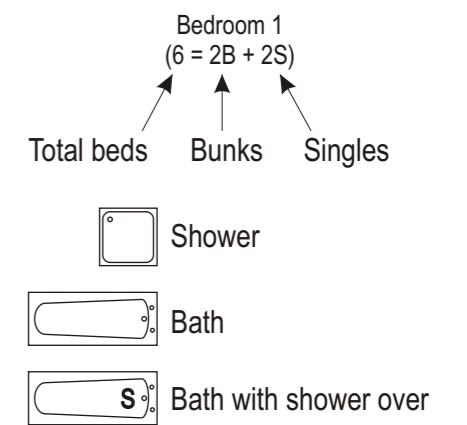

**WINDMILL
CHRISTIAN
CENTRE**
Working for Commitment to Christ

Ground Floor Plan

Explanatory Notes:

Bedroom Plan - First Floor
Total Beds = 6

Explanatory Notes:

Bedroom 1
(6 = 2B + 2S)

Total beds Bunks Singles

 Shower

 Bath

 Bath with shower over

Bedroom Plan - Second Floor
Total Beds = 48