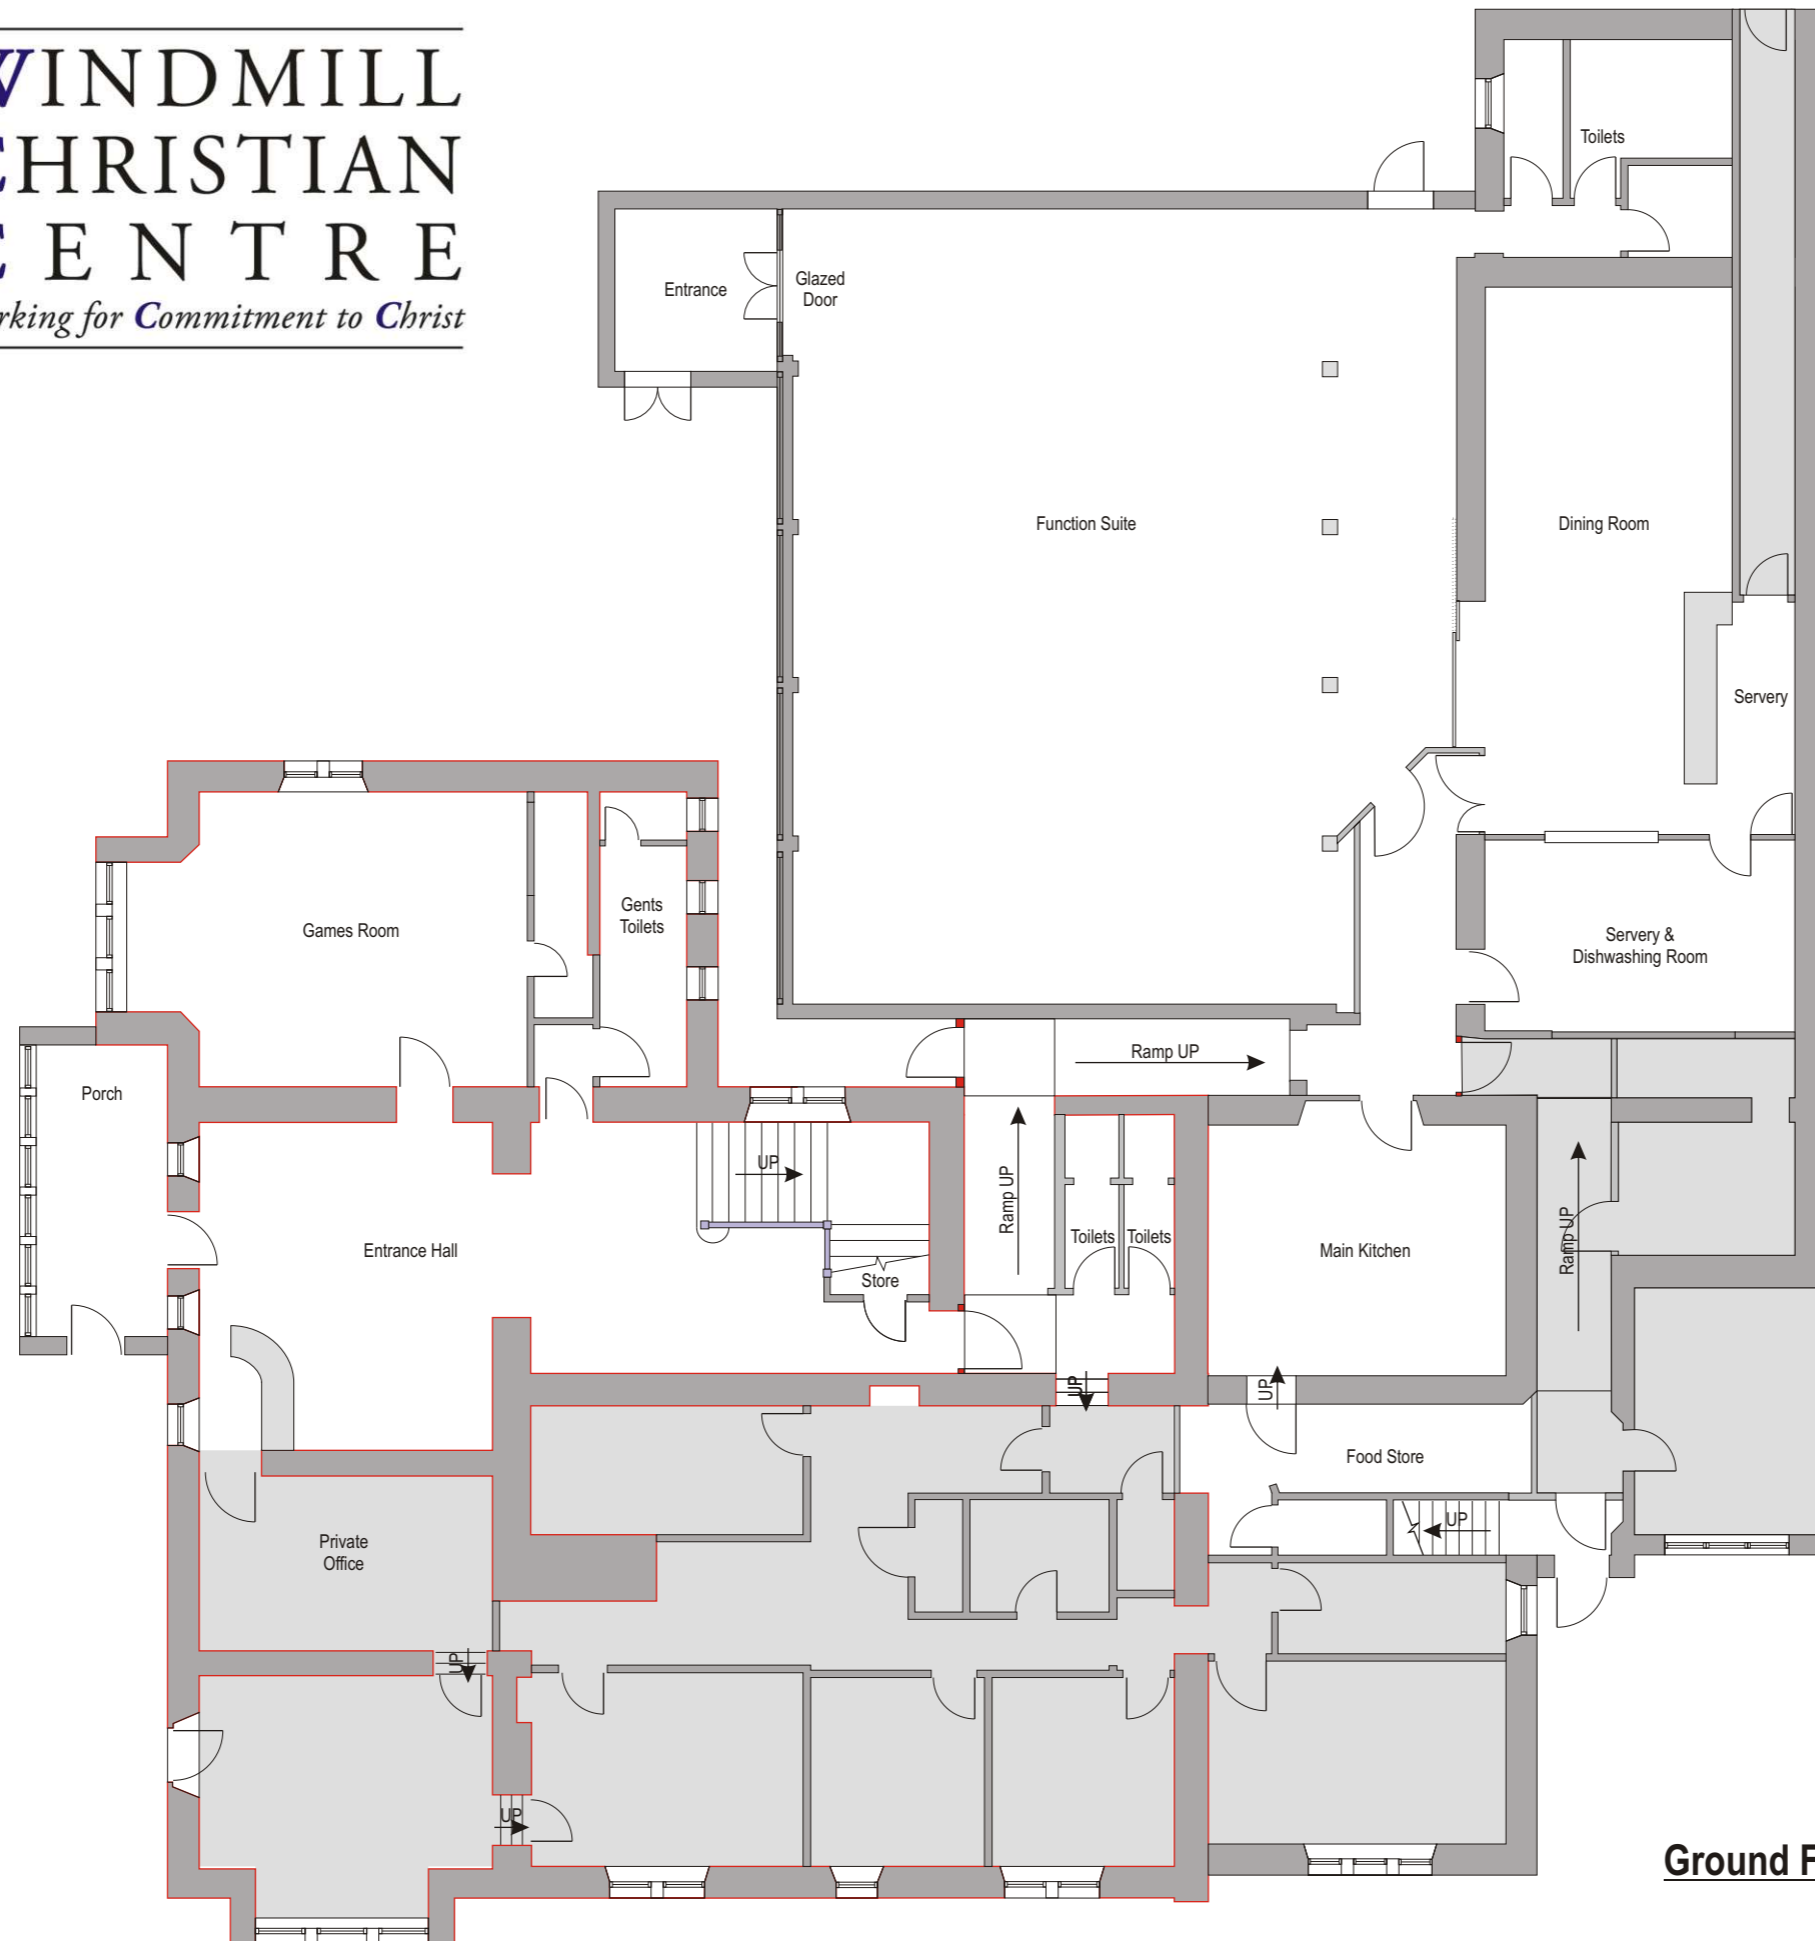

**WINDMILL
CHRISTIAN
CENTRE**
Working for Commitment to Christ

Ground Floor Plan

Explanatory Notes:

Bedroom Plan - First Floor
Total Beds = 6

Explanatory Notes:

Bedroom 1
(6 = 2B + 2S)

Total beds Bunks Singles

 Shower

 Bath

 Bath with shower over

Bedroom Plan - Second Floor
Total Beds = 48