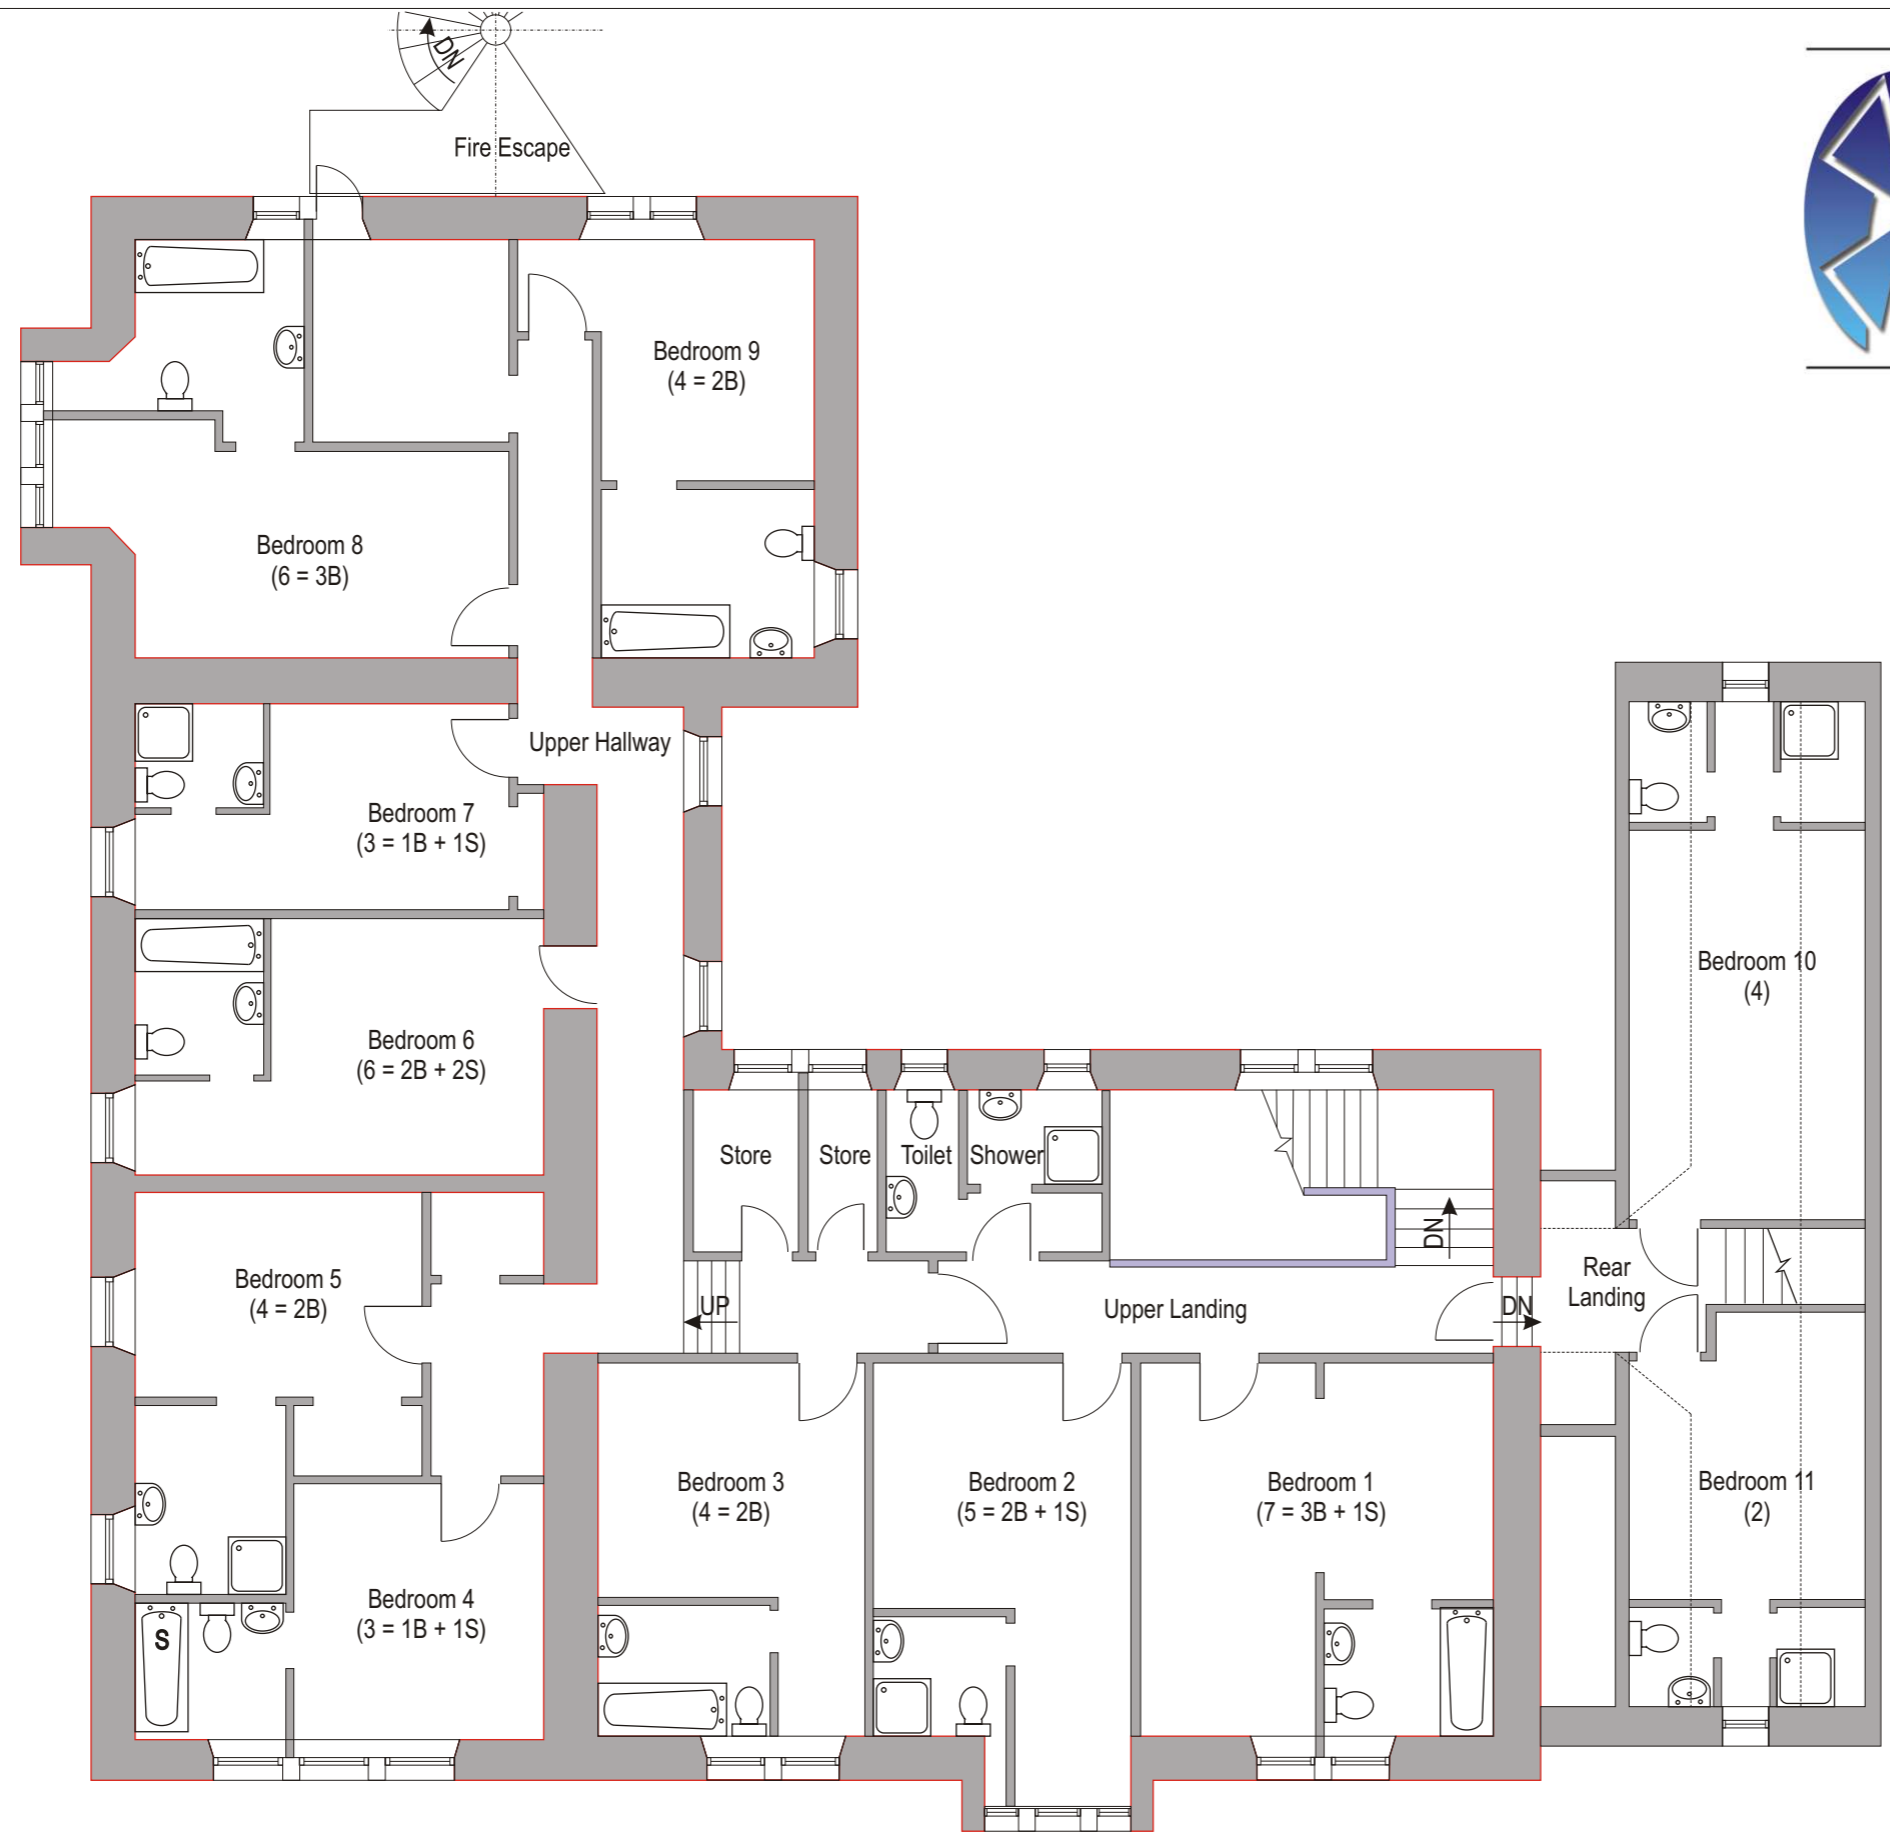

**WINDMILL
CHRISTIAN
CENTRE**
Working for Commitment to Christ

Ground Floor Plan

Explanatory Notes:

Bedroom Plan - First Floor
Total Beds = 6

Explanatory Notes:

Bedroom 1
(6 = 2B + 2S)

Total beds Bunks Singles

 Shower

 Bath

 Bath with shower over

Bedroom Plan - Second Floor
Total Beds = 48